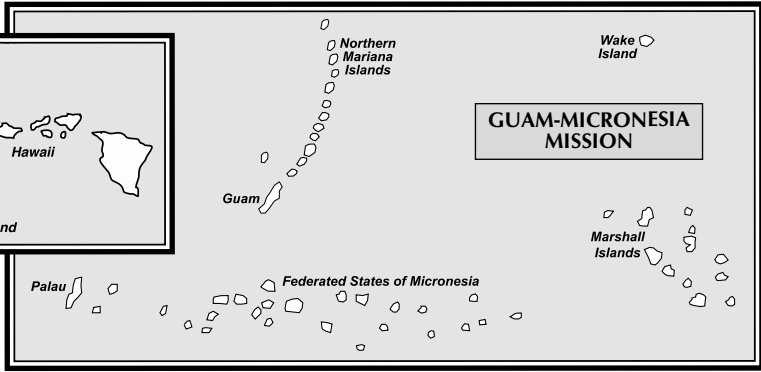

NORTH AMERICAN DIVISION

Unions	Churches	Membership	Population
Division (Military)	1	19	0
Atlantic	581	119,275	35,281,560
Canada	384	69,545	36,225,000
Columbia	703	146,768	52,259,004
Lake	499	87,087	36,136,084
Mid-America	454	69,418	27,494,143
North Pacific	445	100,210	14,577,317
Pacific	710	225,820	53,244,305
Southern	1,122	286,686	64,337,833
<u>Southwestern</u>	572	114,989	40,625,754
Guam-Micronesia Mission	22	5,500	424,000
Totals June 30, 2016	5,493	1,225,317	360,605,000

SEVENTH-DAY ADVENTIST CHURCH IN CANADA

ATLANTIC UNION CONFERENCE

COLUMBIA UNION CONFERENCE

GUAM-MICRONESIA MISSION