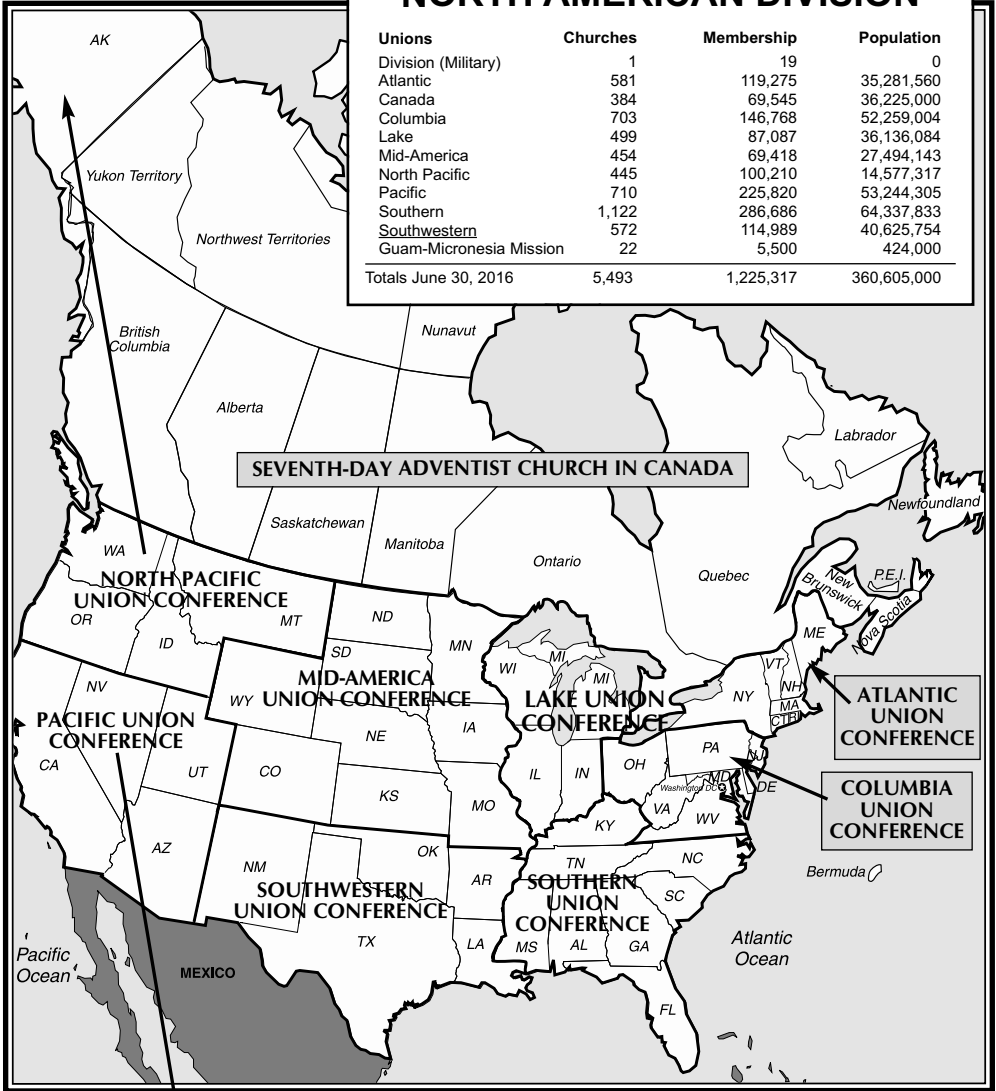

NORTH AMERICAN DIVISION

Unions	Churches	Membership	Population
Division (Military)	1	19	0
Atlantic	581	119,275	35,281,560
Canada	384	69,545	36,225,000
Columbia	703	146,768	52,259,004
Lake	499	87,087	36,136,084
Mid-America	454	69,418	27,494,143
North Pacific	445	100,210	14,577,317
Pacific	710	225,820	53,244,305
Southern	1,122	286,686	64,337,833
<u>Southwestern</u>	572	114,989	40,625,754
Guam-Micronesia Mission	22	5,500	424,000
Totals June 30, 2016	5,493	1,225,317	360,605,000

SEVENTH-DAY ADVENTIST CHURCH IN CANADA

ATLANTIC UNION CONFERENCE

COLUMBIA UNION CONFERENCE

GUAM-MICRONESIA MISSION