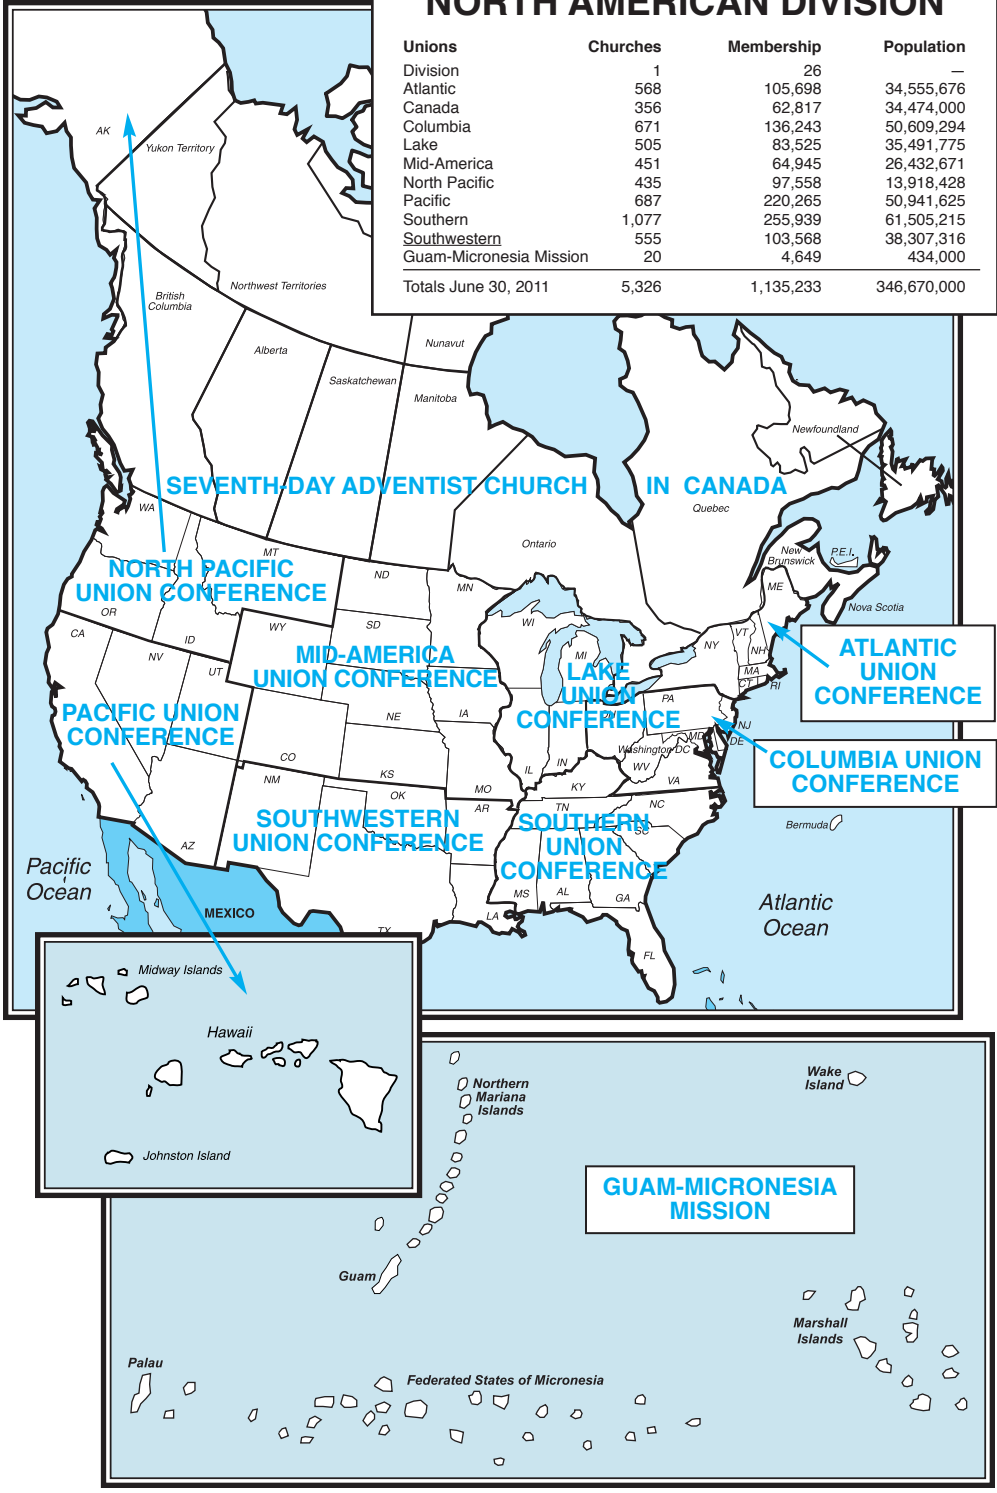

NORTH AMERICAN DIVISION

Unions	Churches	Membership	Population
Division	1	26	—
Atlantic	568	105,698	34,555,676
Canada	356	62,817	34,474,000
Columbia	671	136,243	50,609,294
Lake	505	83,525	35,491,775
Mid-America	451	64,945	26,432,671
North Pacific	435	97,558	13,918,428
Pacific	687	220,265	50,941,625
Southern	1,077	255,939	61,505,215
<u>Southwestern</u>	555	103,568	38,307,316
Guam-Micronesia Mission	20	4,649	434,000
Totals June 30, 2011	5,326	1,135,233	346,670,000

SEVENTH-DAY ADVENTIST CHURCH IN CANADA

NORTH PACIFIC UNION CONFERENCE

MID-AMERICA UNION CONFERENCE

PACIFIC UNION CONFERENCE

SOUTHWESTERN UNION CONFERENCE

LAKE UNION CONFERENCE

SOUTHERN UNION CONFERENCE

ATLANTIC UNION CONFERENCE

COLUMBIA UNION CONFERENCE

GUAM-MICRONESIA MISSION