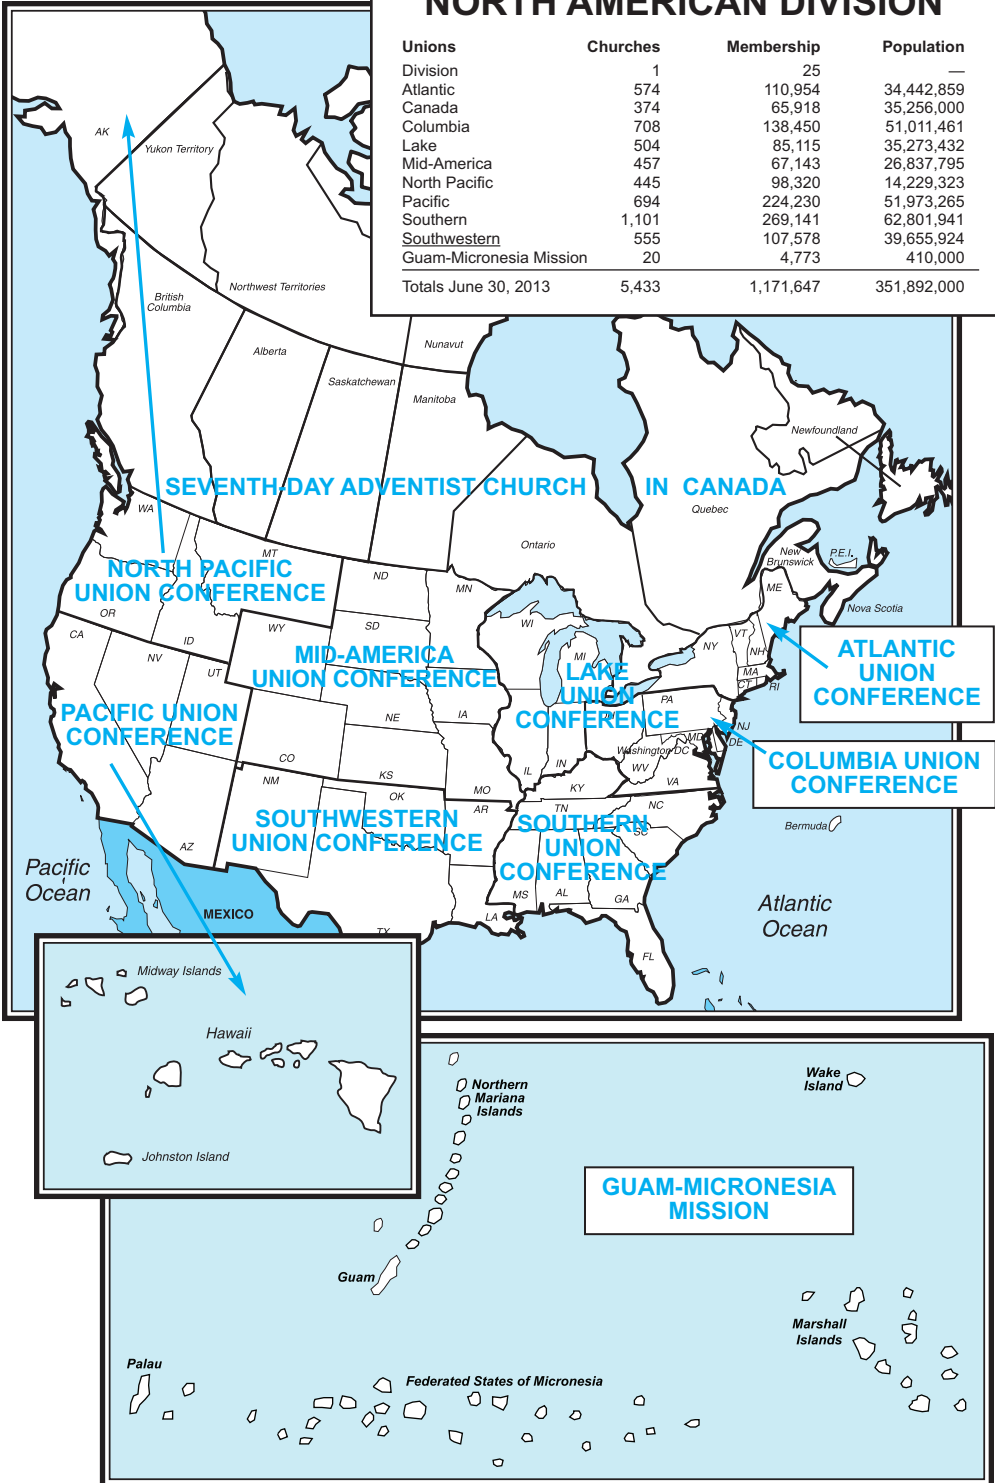

NORTH AMERICAN DIVISION

Unions	Churches	Membership	Population
Division	1	25	—
Atlantic	574	110,954	34,442,859
Canada	374	65,918	35,256,000
Columbia	708	138,450	51,011,461
Lake	504	85,115	35,273,432
Mid-America	457	67,143	26,837,795
North Pacific	445	98,320	14,229,323
Pacific	694	224,230	51,973,265
Southern	1,101	269,141	62,801,941
<u>Southwestern</u>	555	107,578	39,655,924
Guam-Micronesia Mission	20	4,773	410,000
Totals June 30, 2013	5,433	1,171,647	351,892,000

SEVENTH-DAY ADVENTIST CHURCH IN CANADA

NORTH PACIFIC UNION CONFERENCE

MID-AMERICA UNION CONFERENCE

LAKE UNION CONFERENCE

ATLANTIC UNION CONFERENCE

COLUMBIA UNION CONFERENCE

SOUTHWESTERN UNION CONFERENCE

SOUTHERN UNION CONFERENCE

GUAM-MICRONESIA MISSION

Midway Islands
Hawaii
Johnston Island

Northern Mariana Islands
Wake Island
Guam
Palau
Federated States of Micronesia
Marshall Islands