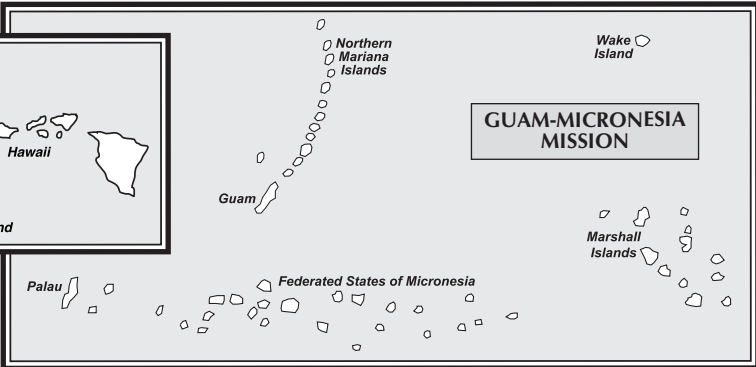

NORTH AMERICAN DIVISION

Unions	Churches	Membership	Population
Division (Military)	1	26	0
Atlantic	600	125,629	35,186,916
Canada	391	72,289	37,419,000
Columbia	740	145,394	52,190,829
Lake	504	88,475	35,797,364
Mid-America	458	64,589	27,957,972
North Pacific	446	102,354	15,125,897
Pacific	713	222,741	54,601,558
Southern	1,149	301,359	66,182,135
<u>Southwestern</u>	585	122,159	42,174,329
Guam-Micronesia Mission	22	5,805	414,000
Totals June 30, 2019	5,609	1,250,820	367,050,000

SEVENTH-DAY ADVENTIST CHURCH IN CANADA

ATLANTIC UNION CONFERENCE

COLUMBIA UNION CONFERENCE

GUAM-MICRONESIA MISSION