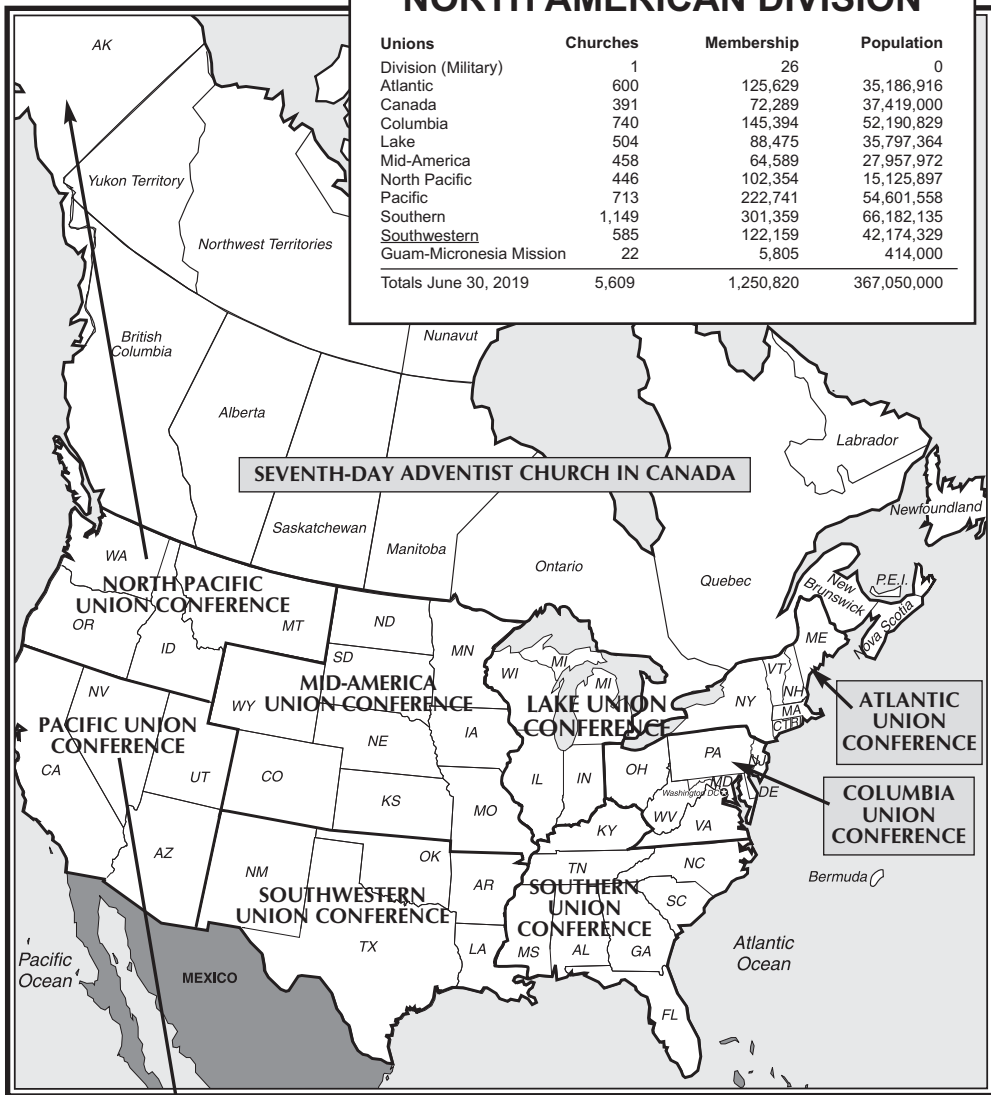

NORTH AMERICAN DIVISION

Unions	Churches	Membership	Population
Division (Military)	1	26	0
Atlantic	600	125,629	35,186,916
Canada	391	72,289	37,419,000
Columbia	740	145,394	52,190,829
Lake	504	88,475	35,797,364
Mid-America	458	64,589	27,957,972
North Pacific	446	102,354	15,125,897
Pacific	713	222,741	54,601,558
Southern	1,149	301,359	66,182,135
<u>Southwestern</u>	585	122,159	42,174,329
Guam-Micronesia Mission	22	5,805	414,000
Totals June 30, 2019	5,609	1,250,820	367,050,000

SEVENTH-DAY ADVENTIST CHURCH IN CANADA

ATLANTIC UNION CONFERENCE

COLUMBIA UNION CONFERENCE

GUAM-MICRONESIA MISSION