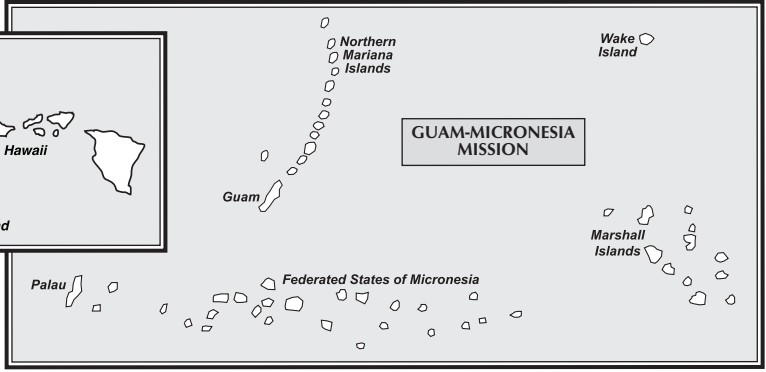

# NORTH AMERICAN DIVISION

Unions	Churches	Membership	Population
Division (Military)	1	24	
Atlantic	603	127,174	34,532,836
Canada	394	73,051	38,196,000
Columbia	742	148,010	51,682,844
Lake	500	88,809	35,389,107
Mid-America	461	64,797	28,039,150
North Pacific	448	102,570	15,496,989
Pacific	715	221,584	54,765,940
Southern	1,159	307,031	67,242,120
Southwestern	590	124,076	42,793,012
<b>Attached Field</b>			
Guam-Micronesia Mission	22	5,938	416,000
<b>Totals June 30, 2020</b>	<b>5,635</b>	<b>1,263,064</b>	<b>368,554,000</b>

## SEVENTH-DAY ADVENTIST CHURCH IN CANADA

### GUAM-MICRONESIA MISSION