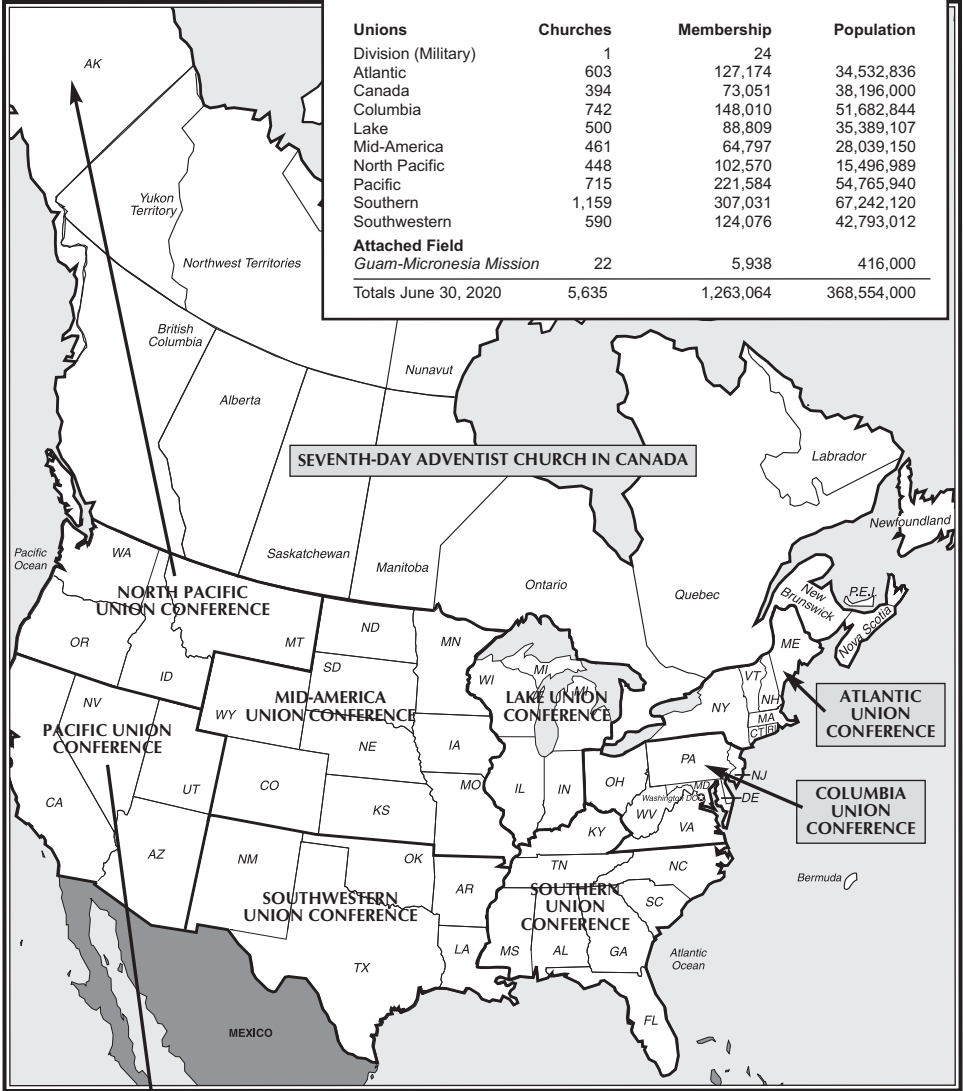

# NORTH AMERICAN DIVISION

Unions	Churches	Membership	Population
Division (Military)	1	24	
Atlantic	603	127,174	34,532,836
Canada	394	73,051	38,196,000
Columbia	742	148,010	51,682,844
Lake	500	88,809	35,389,107
Mid-America	461	64,797	28,039,150
North Pacific	448	102,570	15,496,989
Pacific	715	221,584	54,765,940
Southern	1,159	307,031	67,242,120
Southwestern	590	124,076	42,793,012
<b>Attached Field</b>			
Guam-Micronesia Mission	22	5,938	416,000
<b>Totals June 30, 2020</b>	<b>5,635</b>	<b>1,263,064</b>	<b>368,554,000</b>

## SEVENTH-DAY ADVENTIST CHURCH IN CANADA

### GUAM-MICRONESIA MISSION