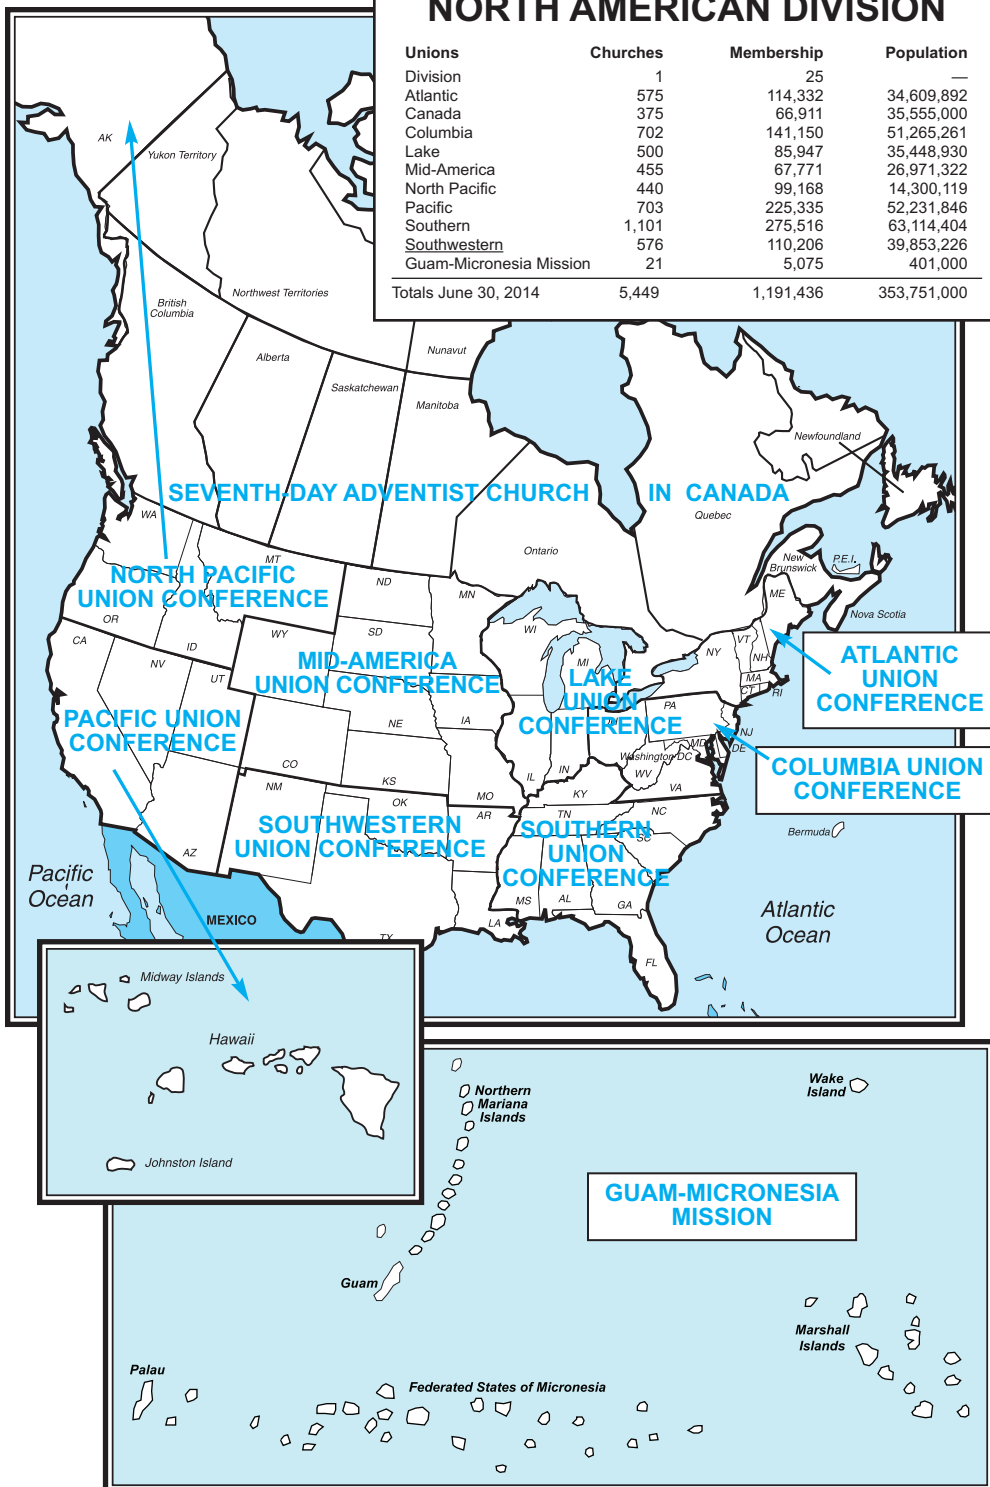

NORTH AMERICAN DIVISION

Unions	Churches	Membership	Population
Division	1	25	—
Atlantic	575	114,332	34,609,892
Canada	375	66,911	35,555,000
Columbia	702	141,150	51,265,261
Lake	500	85,947	35,448,930
Mid-America	455	67,771	26,971,322
North Pacific	440	99,168	14,300,119
Pacific	703	225,335	52,231,846
Southern	1,101	275,516	63,114,404
<u>Southwestern</u>	576	110,206	39,853,226
Guam-Micronesia Mission	21	5,075	401,000
Totals June 30, 2014	5,449	1,191,436	353,751,000

SEVENTH-DAY ADVENTIST CHURCH IN CANADA

NORTH PACIFIC UNION CONFERENCE

MID-AMERICA UNION CONFERENCE

PACIFIC UNION CONFERENCE

SOUTHWESTERN UNION CONFERENCE

LAKE UNION CONFERENCE

SOUTHERN UNION CONFERENCE

ATLANTIC UNION CONFERENCE

COLUMBIA UNION CONFERENCE

GUAM-MICRONESIA MISSION