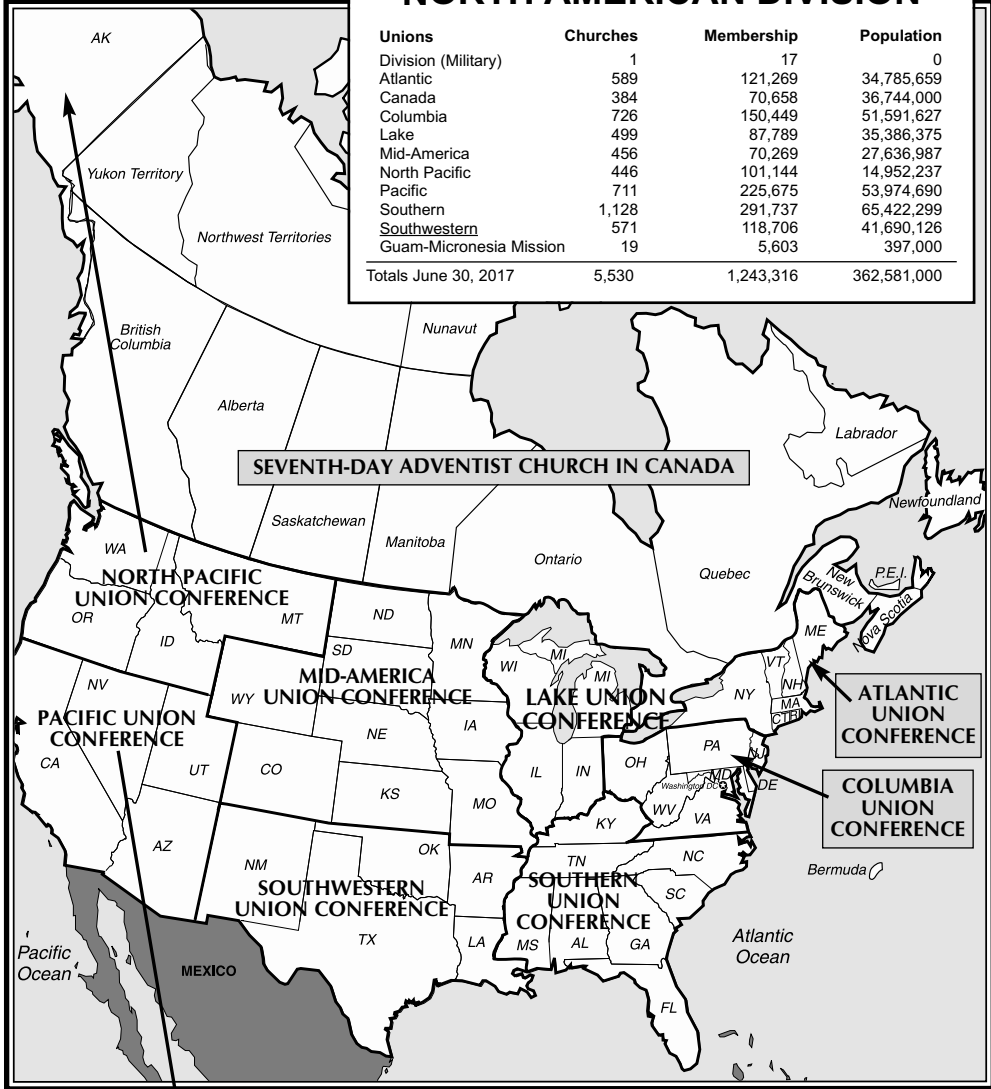

NORTH AMERICAN DIVISION

Unions	Churches	Membership	Population
Division (Military)	1	17	0
Atlantic	589	121,269	34,785,659
Canada	384	70,658	36,744,000
Columbia	726	150,449	51,591,627
Lake	499	87,789	35,386,375
Mid-America	456	70,269	27,636,987
North Pacific	446	101,144	14,952,237
Pacific	711	225,675	53,974,690
Southern	1,128	291,737	65,422,299
<u>Southwestern</u>	571	118,706	41,690,126
Guam-Micronesia Mission	19	5,603	397,000
Totals June 30, 2017	5,530	1,243,316	362,581,000

SEVENTH-DAY ADVENTIST CHURCH IN CANADA

ATLANTIC UNION CONFERENCE

COLUMBIA UNION CONFERENCE

GUAM-MICRONESIA MISSION