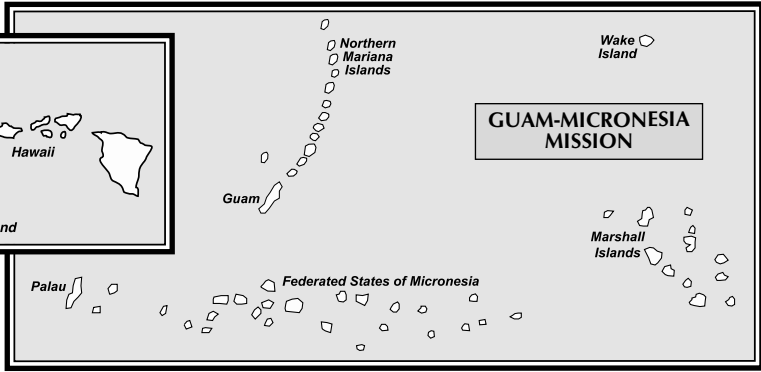

NORTH AMERICAN DIVISION

Unions	Churches	Membership	Population
Division (Military)	1	17	0
Atlantic	589	121,269	34,785,659
Canada	384	70,658	36,744,000
Columbia	726	150,449	51,591,627
Lake	499	87,789	35,386,375
Mid-America	456	70,269	27,636,987
North Pacific	446	101,144	14,952,237
Pacific	711	225,675	53,974,690
Southern	1,128	291,737	65,422,299
<u>Southwestern</u>	571	118,706	41,690,126
Guam-Micronesia Mission	19	5,603	397,000
Totals June 30, 2017	5,530	1,243,316	362,581,000

SEVENTH-DAY ADVENTIST CHURCH IN CANADA

ATLANTIC UNION CONFERENCE

COLUMBIA UNION CONFERENCE

GUAM-MICRONESIA MISSION